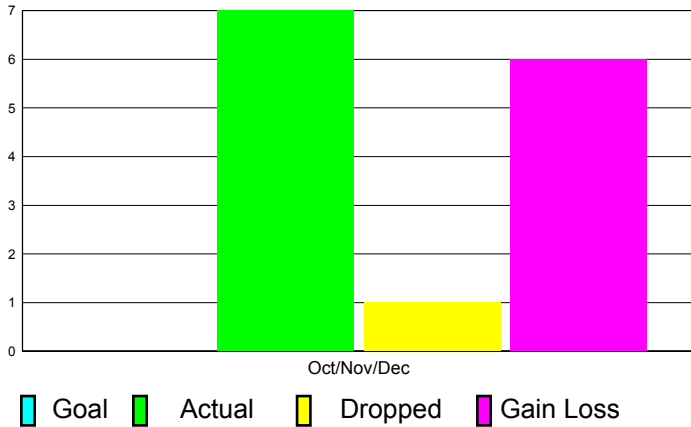

## CLUBS

**Club Results**  
2011-2012

**Clubs**  
2010-2011

Month	New Club Goal	Actual New Clubs	Actual Dropped Clubs	Gain/Loss of Clubs	Gain/Loss of Clubs
Oct/Nov/Dec	0	7	1	6	-1
<b>Totals</b>	<b>0</b>	<b>7</b>	<b>1</b>	<b>6</b>	<b>-1</b>

### Club Results 2011-2012

Goal, New, Dropped, Gain/Loss