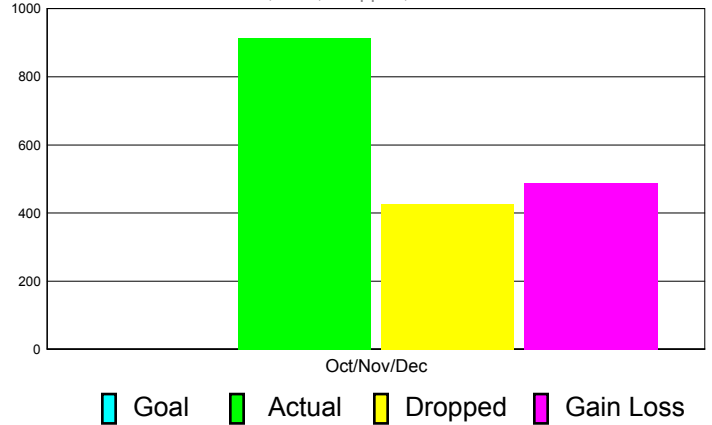

### YTD Status Quo Clubs 2010-2011

Status Quo Clubs Compared to Status Quo Members

## MEMBERSHIP

**Membership Results**  
2011-2012

**Membership**  
2010-2011

Month	Net Memb Goal	Actual New Memb	Actual Dropped Memb	Gain/Loss of Memb	Gain/ Loss of Memb
Oct/Nov/Dec	0	914	426	488	714
<b>Totals</b>	<b>0</b>	<b>914</b>	<b>426</b>	<b>488</b>	<b>714</b>

### Membership Results 2011-2012

Goal, New, Dropped, Gain/Loss