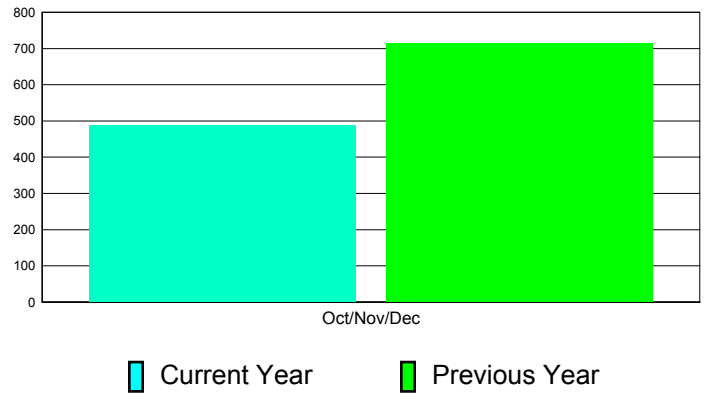

Comparison of Membership Gain/Loss

Current Year Compared to the Previous Year