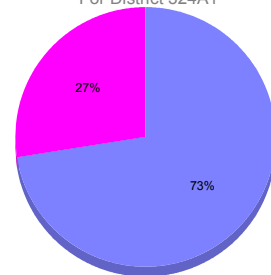

Gender Comparison 2010-2011

For District 324A1

Oct/Nov/Dec

■ Male   ■ Female